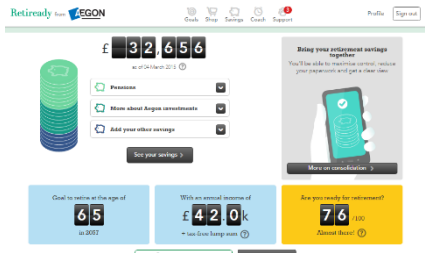

# Ongoing management of your retirement savings

We provide a range of guides and other information to help you.

Aegon Retirement Choices (ARC) - Key Features

Retiready ISA - Key Features

Aegon Retirement Choices (ARC) - User guide

Member guide to pension consolidation

Aegon Assist flyer

Support and how to demos

Workplace support and FAQs

Help with tracing old pensions

# Ongoing management of your retirement savings

Find out your retirement score and access a host of useful articles and information around pensions. We also offer a step-by-step guide to your retirement options to help you to understand your choices.