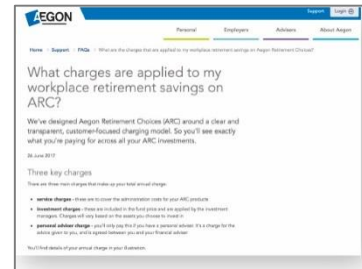

Charges information