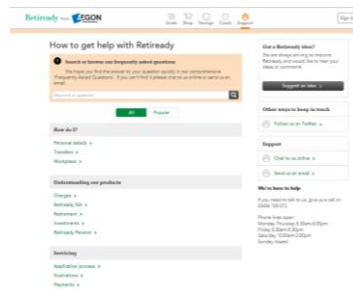

Workplace support and FAQs